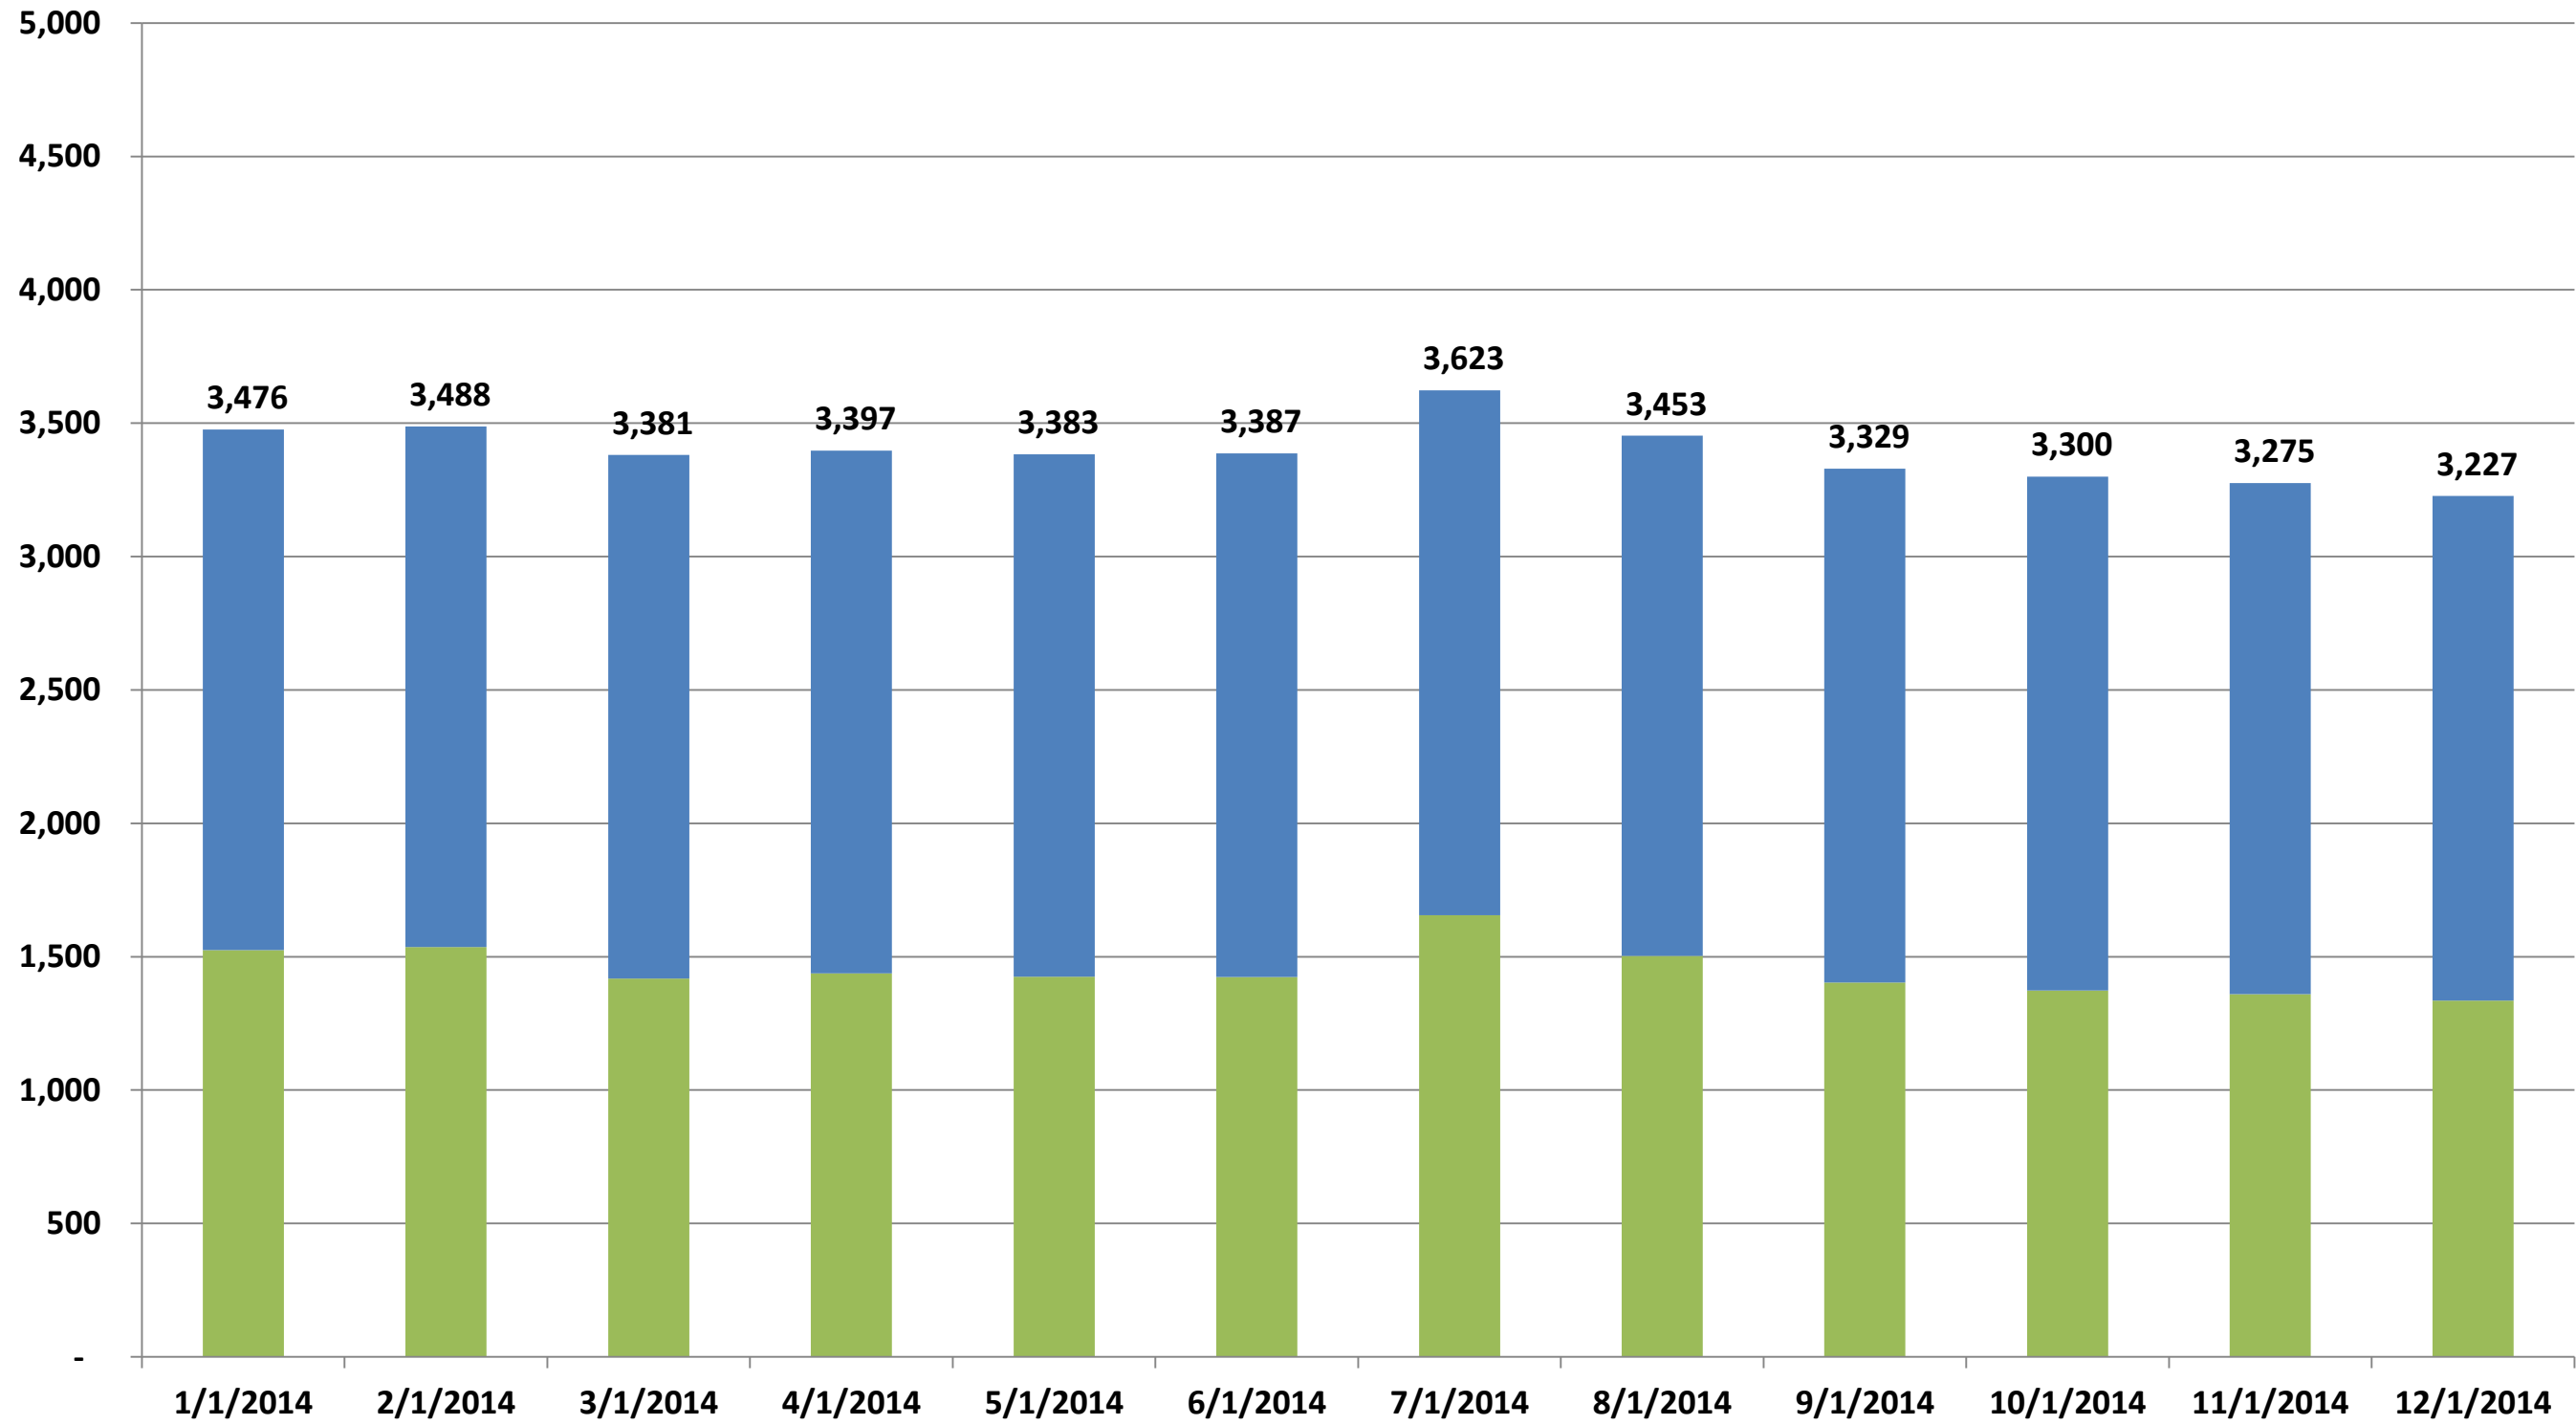

Juvenile Probation - 2014

	1/1/2014	2/1/2014	3/1/2014	4/1/2014	5/1/2014	6/1/2014	7/1/2014	8/1/2014	9/1/2014	10/1/2014	11/1/2014	12/1/2014
Total	3,476	3,488	3,381	3,397	3,383	3,387	3,623	3,453	3,329	3,300	3,275	3,227
Formal Probation	1,951	1,952	1,963	1,959	1,958	1,963	1,968	1,950	1,926	1,927	1,916	1,892
Informal Probation/Pre-Adjudication	1,525	1,536	1,418	1,438	1,425	1,424	1,655	1,503	1,403	1,373	1,359	1,335