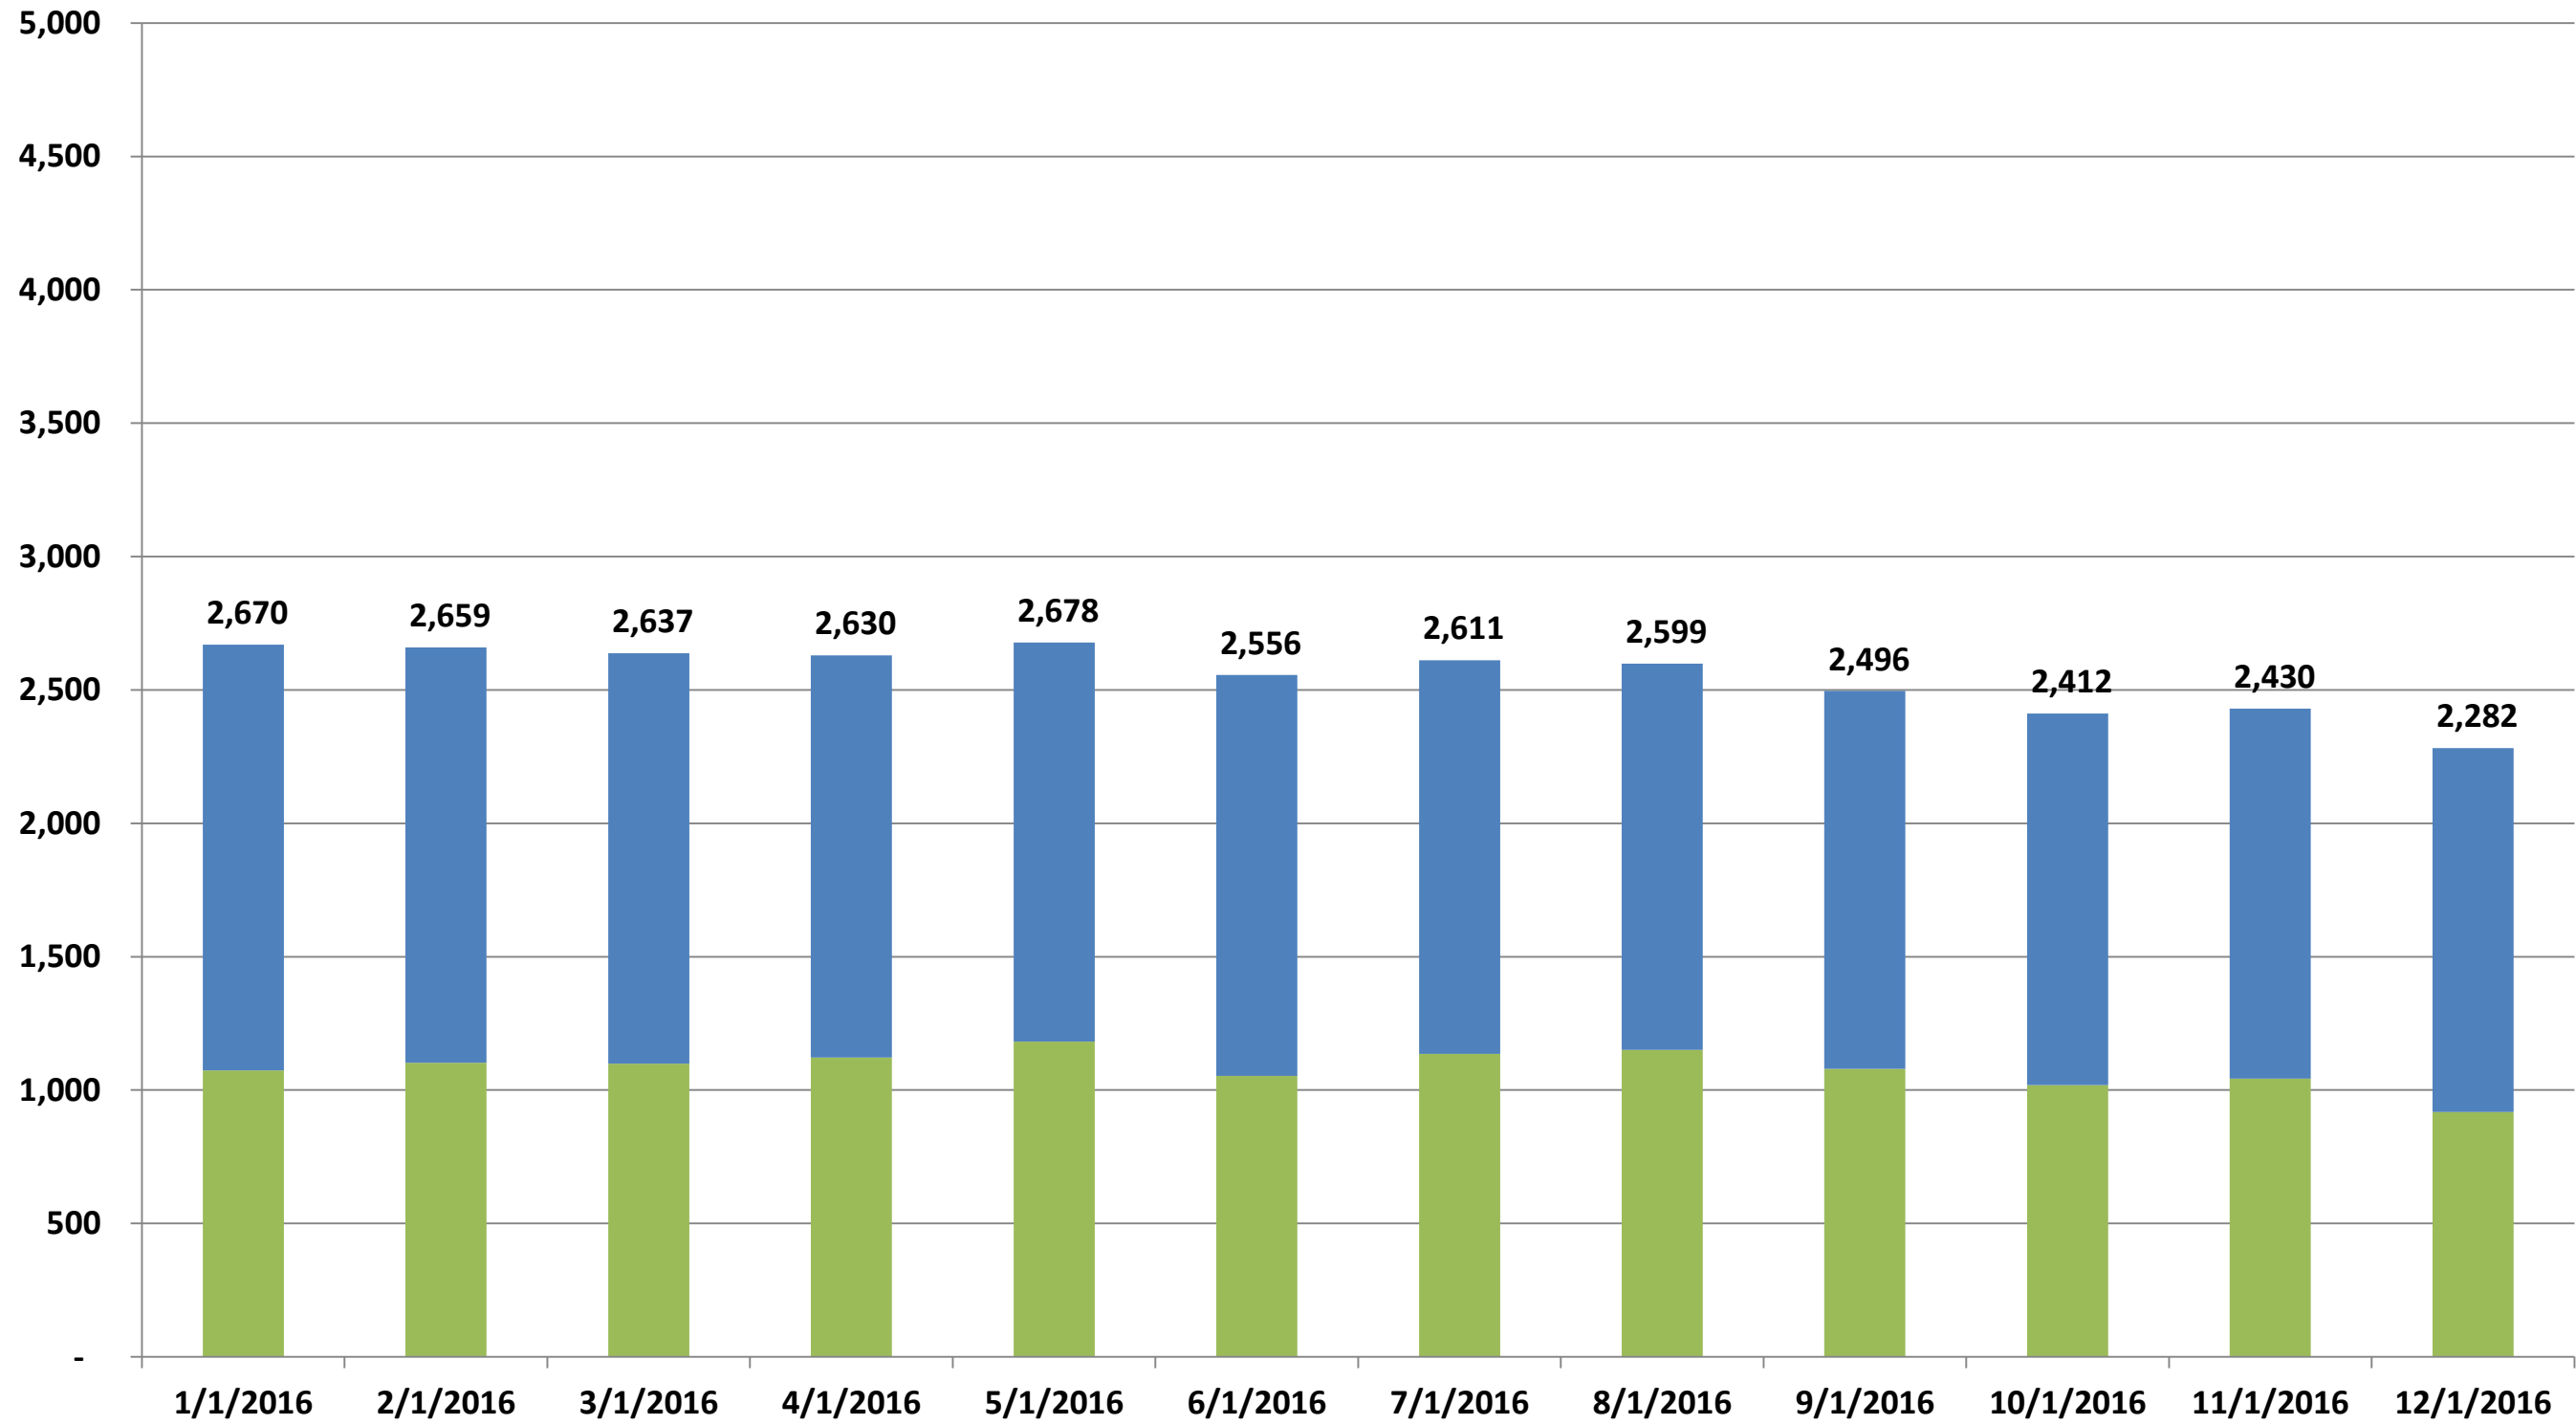

## Juvenile Probation - 2016

	1/1/2016	2/1/2016	3/1/2016	4/1/2016	5/1/2016	6/1/2016	7/1/2016	8/1/2016	9/1/2016	10/1/2016	11/1/2016	12/1/2016
Total	2,670	2,659	2,637	2,630	2,678	2,556	2,611	2,599	2,496	2,412	2,430	2,282
Formal Probation	1,596	1,556	1,538	1,508	1,496	1,503	1,475	1,448	1,416	1,393	1,387	1,364
Informal Probation/Pre-Adjudication	1,074	1,103	1,099	1,122	1,182	1,053	1,136	1,151	1,080	1,019	1,043	918